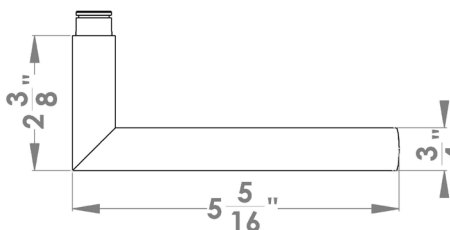

Corsica

Finish: satin stainless steel (71)

To suit standard 2 1/8" door prep

Corsica - UER 30Q
 2 5/8 x 2 5/8 x 7/16"

Corsica - UER 30
 Ø 2 5/8 x 7/16"

Features UER30Q and UER30

- 3 piece rose
- concealed bolt-through fixing
- sprung
- door Range 1 1/4" (31 mm) - 2" (51 mm) standard
- T- and Lip-Strike with dust box
- stainless steel faceplate
- backsets: 2 3/8" (60 mm) or 2 3/4" (70 mm)
- functions: Passage (PAS), Privacy (PRI), full dummy (DUM), dummy left (DUM L), dummy right (DUM R)
- available with UL-Latch
- 28° latch with attached face plate
- rate of satin stainless steel 304
- hub 5/16" (8 mm)
- door prep 2 1/8"
- available finish: satin stainless steel

product code square

UER30Q PAS60 71	passage 2 3/8" backset
UER30Q PAS70 71	passage 2 3/4" backset
UER30Q PRI60 71	privacy 2 3/8" backset
UER30Q PRI70 71	privacy 2 3/4" backset
UER30Q DUM 71	full dummy
UER30Q DUML 71	half dummy left
UER30Q DUMR 71	half dummy right
UEDBQ 71	deadbolt to add to passage

specification details

lever

round rose

square rose