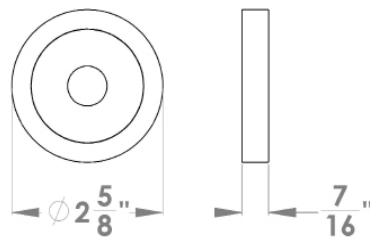

Corsica

Finish: satin stainless steel (71)

To suit standard 2 1/8" door prep

Corsica - UER 30Q
 2 5/8 x 2 5/8 x 7/16"

Corsica - UER 30
 Ø 2 5/8 x 7/16"

Features UER30Q and UER30

- 3 piece rose
- concealed bolt-through fixing
- sprung
- door Range 1 1/4" (31 mm) - 2" (51 mm) standard
- T- and Lip-Strike with dust box
- stainless steel faceplate
- backsets: 2 3/8" (60 mm) or 2 3/4" (70 mm)
- functions: Passage (PAS), Privacy (PRI), full dummy (DUM), dummy left (DUM L), dummy right (DUM R)
- available with UL-Latch
- 28° latch with attached face plate
- rate of satin stainless steel 304
- hub 5/16" (8 mm)
- door prep 2 1/8"
- available finish: satin stainless steel

round

UER30 PAS60 71	passage 2 3/8" backset
UER30 PAS70 71	passage 2 3/4" backset
UER30 PRI60 71	privacy 2 3/8" backset
UER30 PRI70 71	privacy 2 3/4" backset
UER30 DUM 71	full dummy
UER30 DUML 71	half dummy left
UER30 DUMR 71	half dummy right
UEDB 71	deadbolt to add to passage
UEDBA 71	deadbolt keyed alike

specification details

lever

round rose

square rose